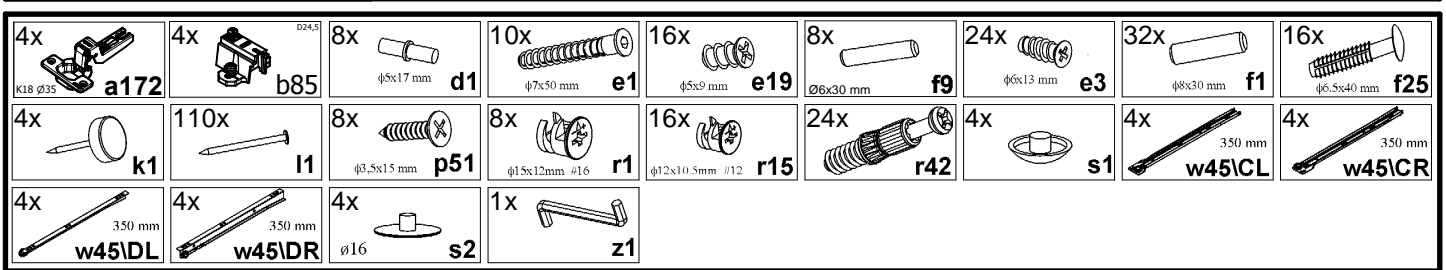

# S128-KOM2D4S

| A  | B         | C1    | C2   | C3 | D   | A  | B         | C1   | C2  | C3  | D   |
|----|-----------|-------|------|----|-----|----|-----------|------|-----|-----|-----|
| 1  | S508-0005 | 788,  | 432  | 15 | 3/3 | 11 | S508-4004 | 1395 | 44  | 15  | 2/3 |
| 2  | S508-0006 | 788,  | 432  | 15 | 3/3 | 12 | S508-4005 | 468  | 60  | 15  | 1/3 |
| 3  | S508-0007 | 482   | 176  | 15 | 3/3 | 13 | S508-9302 | 847  | 471 | 2,5 | 1/3 |
| 4  | S508-1007 | 876   | 396  | 36 | 1/3 | 14 | S508-9303 | 847  | 483 | 2,5 | 1/3 |
| 5  | S508-1008 | 876   | 396  | 36 | 1/3 | 15 | WSP-9287  | 439, | 355 | 2,5 | 2/3 |
| 6  | S508-1009 | 818,5 | 369, | 15 | 1/3 | 16 | ZN1-501   | 65   | 38  | 38  | 1/3 |
| 7  | S508-1010 | 818,5 | 369, | 15 | 1/3 | 17 | ZS7-5029  | 419  | 110 | 15  | 1/3 |
| 8  | S508-2003 | 1432  | 399  | 36 | 2/3 | 18 | ZS7-521   | 350  | 110 | 12  | 1/3 |
| 9  | S508-3004 | 1395  | 370  | 15 | 2/3 | 19 | ZS7-522   | 350  | 110 | 12  | 1/3 |
| 10 | S508-3005 | 448   | 368  | 15 | 2/3 |    |           |      |     |     |     |